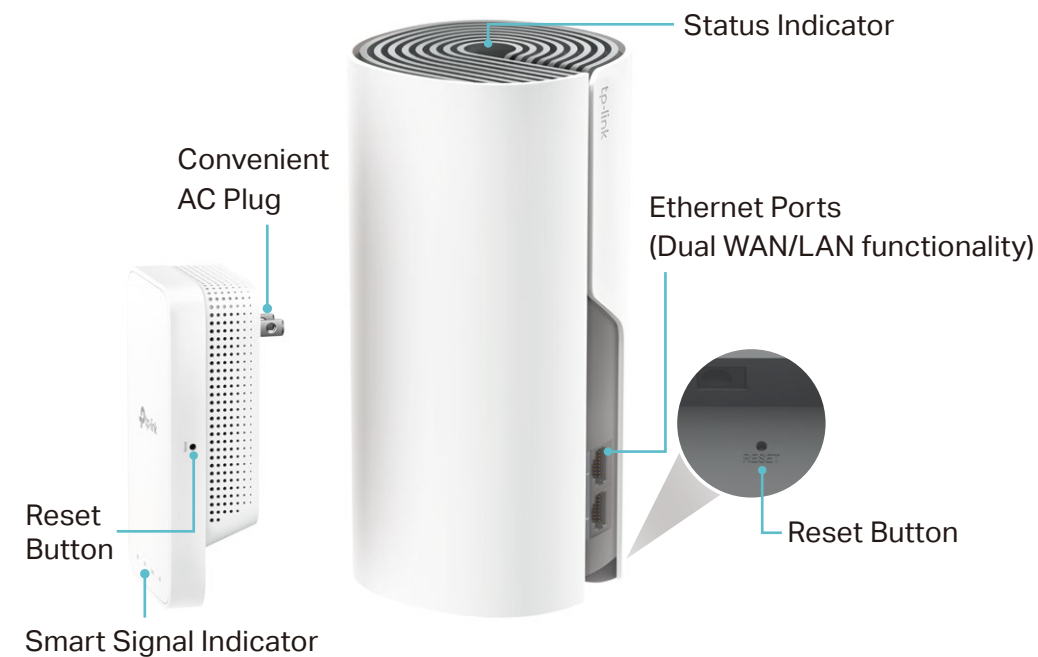

Add specific devices to blacklist to protect your network from unauthorized users

Work with All Deco Models

Form a Mesh network with your desired Deco models

All Deco models can work together. Just expand Mesh Wi-Fi coverage anytime by adding more Decos

Specifications

Hardware

- Ports: Deco E4R: 2 10/100Mbps WAN/LAN Ports, 1 Power Port; Deco M3W: N/A
- Buttons: Deco E4R: 1 Reset button; Deco M3W: 1 Reset button
- Antenna Type: Deco E4R: 2 internal dual-band antennas
Deco M3W: 2 internal dual-band antennas
- Flash: Deco E4R: 16 MB; Deco M3W: 8 MB
- SDRAM: Deco E4R: 128 MB; Deco M3W: 128 MB
- Dimensions: Deco E4R: 7.5 × 3.6 × 3.6 in. (190.5 × 90.7 × 90.7 mm)
Deco M3W (without plug): 4.9 × 2.7 × 1.4 in. (124 × 69 × 35 mm)
- Power Adapter Input: Deco E4R: 100-240V~ 50/60Hz 0.3A
Deco M3W: 100-240V~ 50/60Hz 0.3A
- Power Adapter Output: Deco E4R: 12V = 1A; Deco M3W: N/A