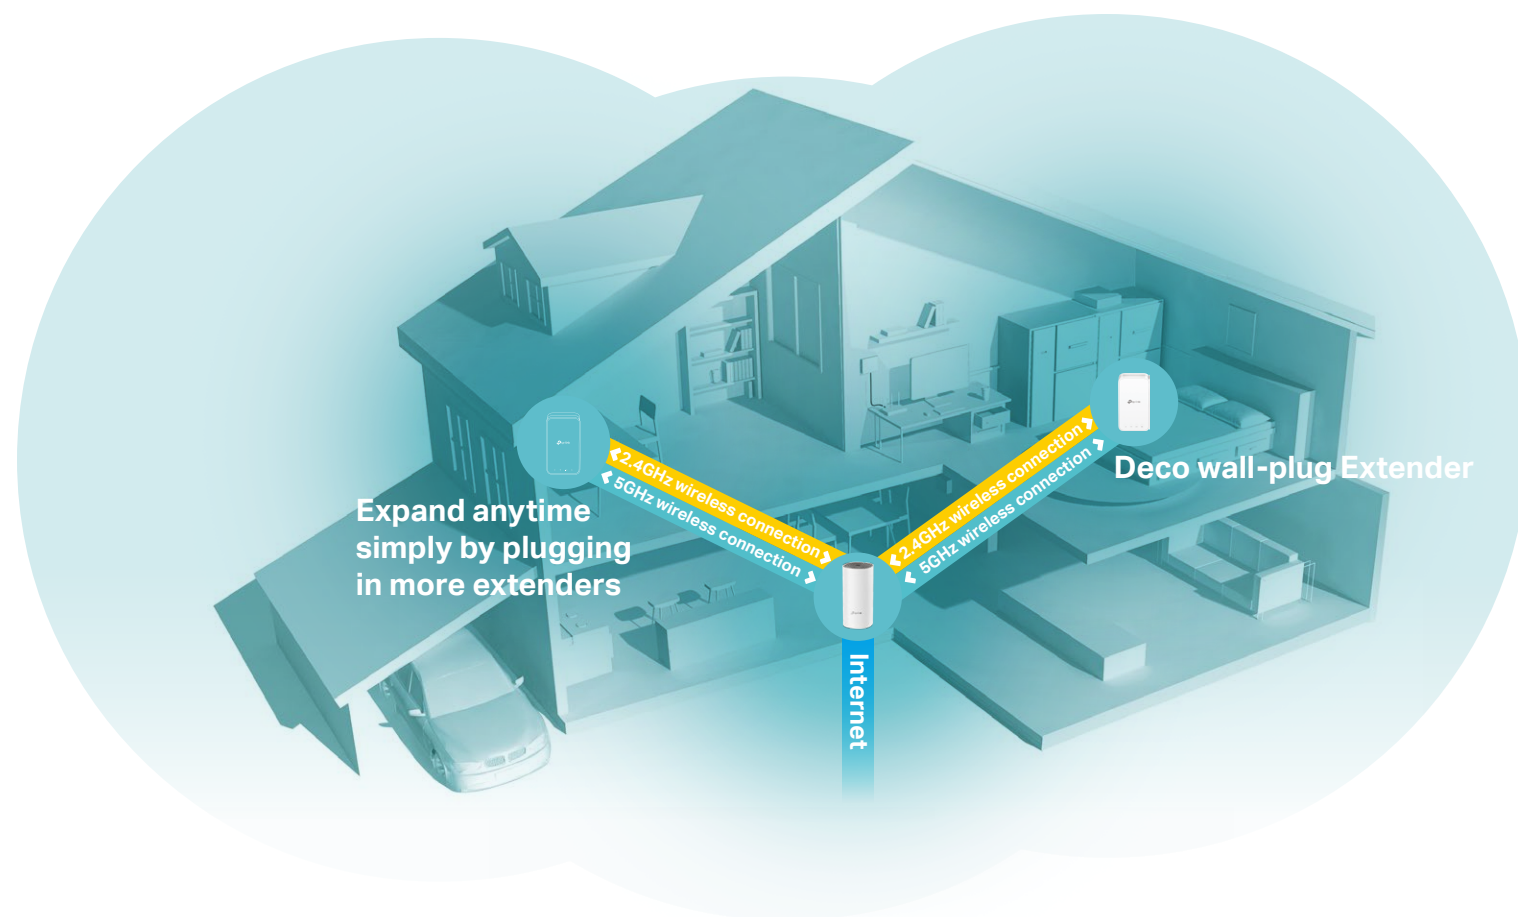

Whole Home Mesh Wi-Fi System
Seamless Roaming | Parental Controls | Adaptive Path Selection

AC1200 Whole Home Mesh Wi-Fi System

Deco E3

Highlights

Fast Mesh Wi-Fi for Your Whole Home

Deco is the simplest way to guarantee a strong Wi-Fi signal in every corner of your home. Enjoy fast, stable connections for an army of devices in a whole-home coverage. Setup is made easier with the Deco app walking you through every step.

Wi-Fi Dead-Zone Killer

Eliminate weak signal areas with whole home Wi-Fi. No more searching around for a stable connection.

Convenient Plug-In Wi-Fi

Simply plug the compact extender Deco M3W into a wall outlet to easily extend your Mesh Wi-Fi coverage.

* Deco M3W needs to work with Deco routers to extend Mesh Wi-Fi.

Seamless Roaming with One Wi-Fi Name

Deco units work together to form one unified Wi-Fi network with a single network name. Walk through your home and stay connected with the fastest possible speeds, made possible by Deco's seamless coverage and Plug & Play Mesh Technology.

Parental Controls

Limit online time and block inappropriate websites according to unique profiles created for each family member.

Features

Assisted Setup

Easily set up Decos and find the ideal spot to place each unit